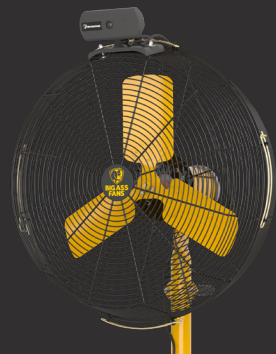

# AIREYE OCCUPANCY SENSOR

BRAWN MEETS BRAINS

With an effective range of up to 40 ft (12.2 m) within a 90-degree radius, the AirEye Occupancy Sensor automatically turns the fan on to a set speed when it detects infrared motion. Its adjustable lock knob allows users to aim the sensor where airflow is needed most, and two status LEDs display AirEye's power and motion-detection activity. The fan will shut off five minutes after occupants leave the area.