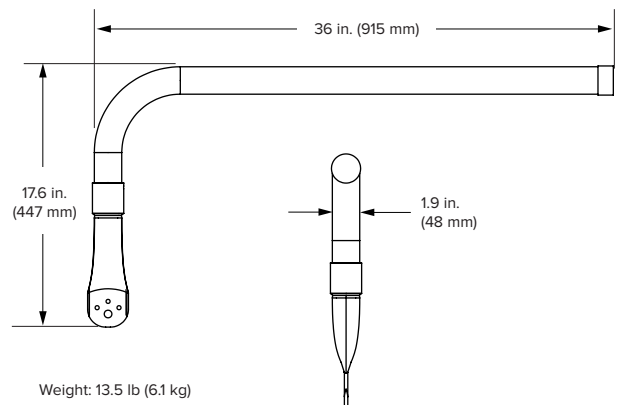

I-Beam Mount / C-Channel Mount

Weight: 13.5 lb (6.1 kg)

USA
BIGASSFANS.COM
877-244-3267

CANADA
BIGASSFANS.COM
844-924-4277

AUSTRALIA
BIGASSFANS.COM/AU
1300 244 277

SINGAPORE
BIGASSFANS.COM/SG
65 6709 8500

MALAYSIA
BIGASSFANS.COM/SG
603 5565 0888