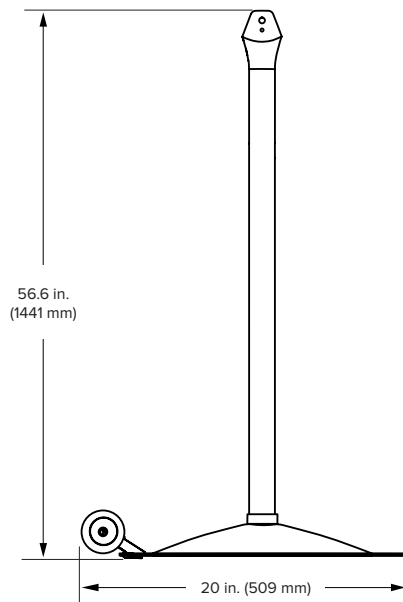

Pedestal Mount

Weight: 44 lb (19.9 kg)