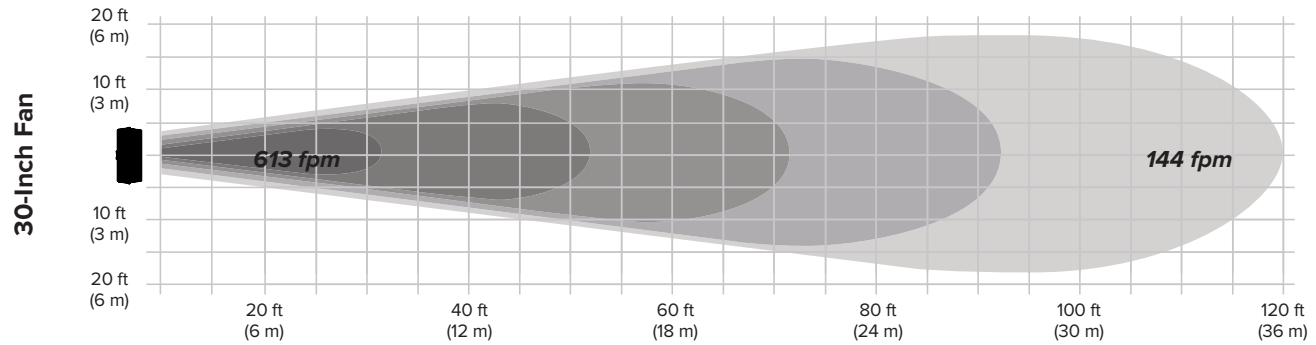

USA
BIGASSFANS.COM
877-244-3267

CANADA
BIGASSFANS.COM
844-924-4277

AUSTRALIA
BIGASSFANS.COM/AU
1300 244 277

SINGAPORE
BIGASSFANS.COM/SG
65 6709 8500

MALAYSIA
BIGASSFANS.COM/SG
603 5565 0888