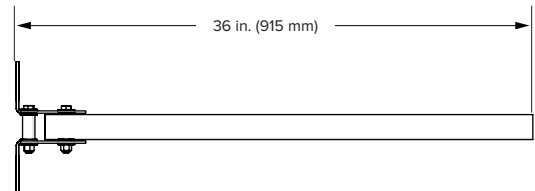

Swivel Mount

Weight: 16 lb (7.3 kg)