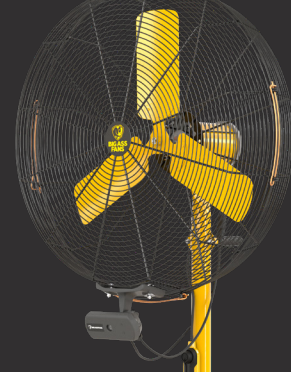

AIREYE

AIRFLOW SPECIFICATIONS

Shaded areas represent cooling up to 120 feet (36.6 meters). That's one-third the length of a football field! Darker shading indicates faster air velocity.