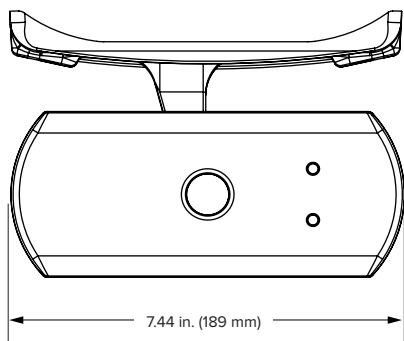

With an effective range of up to 40 ft (12.2 m) within a 90-degree radius, the AirEye Occupancy Sensor automatically turns the fan on to a set speed when it detects infrared motion. Its adjustable lock knob allows users to aim the sensor where airflow is needed most, and two status LEDs display AirEye's power and motion-detection activity. The fan will shut off five minutes after occupants leave the area.