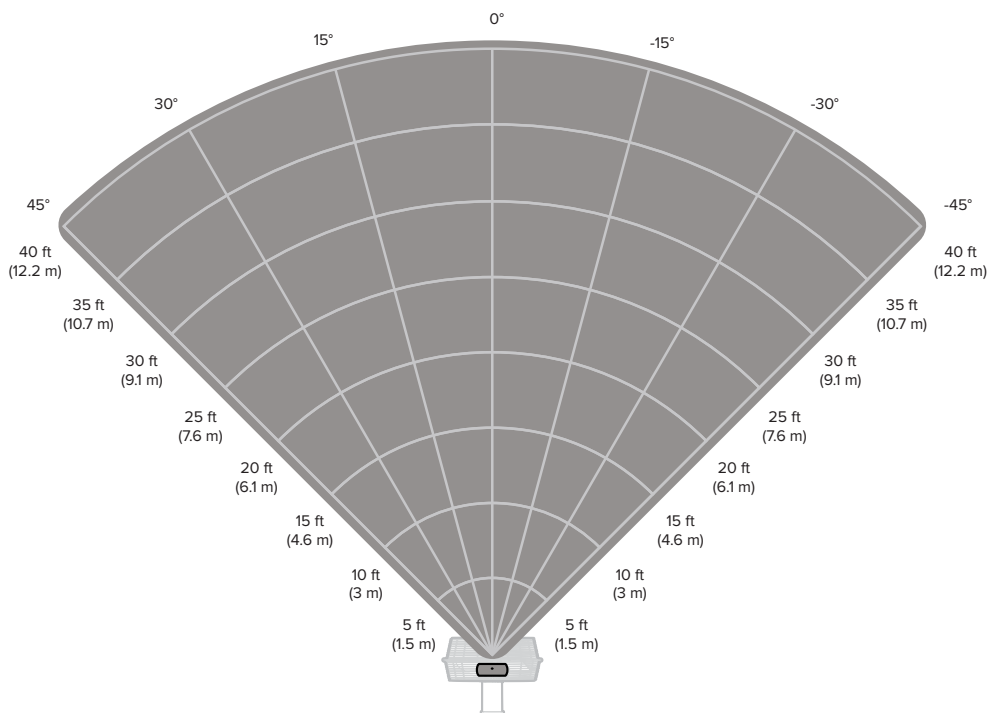

Sensor Coverage

USA
BIGASSFANS.COM
877-244-3267

CANADA
BIGASSFANS.COM
844-924-4277

AUSTRALIA
BIGASSFANS.COM/AU
1300 244 277

SINGAPORE
BIGASSFANS.COM/SG
65 6709 8500

MALAYSIA
BIGASSFANS.COM/SG
603 5565 0888