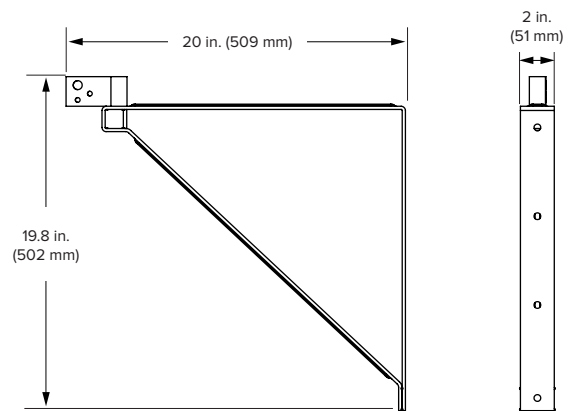

Wall Mount

Weight: 9.5 lb (4.3 kg)