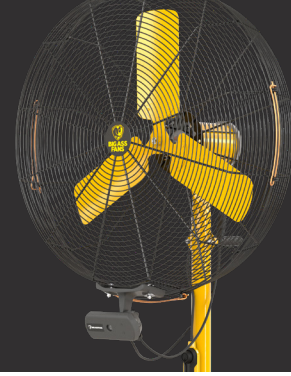

AIREYE

BRAWN MEETS BRAINS