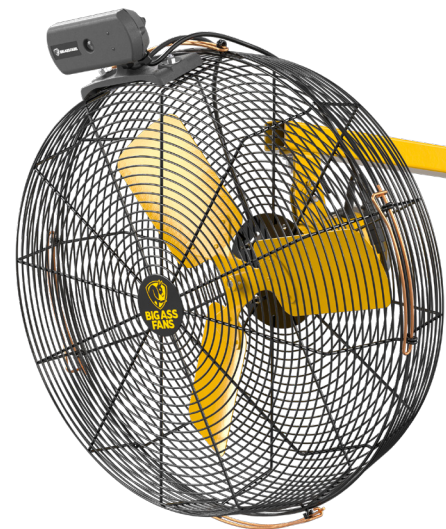

# AIREYE OCCUPANCY SENSOR

BRAWN MEETS BRAINS

With an effective range of up to 40 ft (12.2 m) within a 90-degree radius, the AirEye Occupancy Sensor automatically turns the fan on to a set speed when it detects infrared motion. Its adjustable lock knob allows users to aim the sensor where airflow is needed most, and two status LEDs display AirEye's power and motion-detection activity. The fan will shut off five minutes after occupants leave the area.