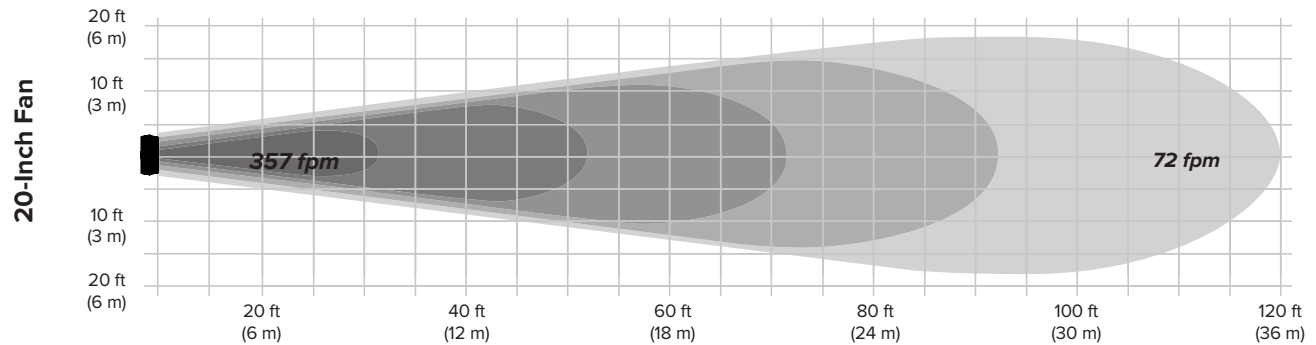

USA
BIGASSFANS.COM
877-244-3267

CANADA
BIGASSFANS.COM
844-924-4277

AUSTRALIA
BIGASSFANS.COM/AU
1300 244 277

SINGAPORE
BIGASSFANS.COM/SG
65 6709 8500

MALAYSIA
BIGASSFANS.COM/SG
603 5565 0888