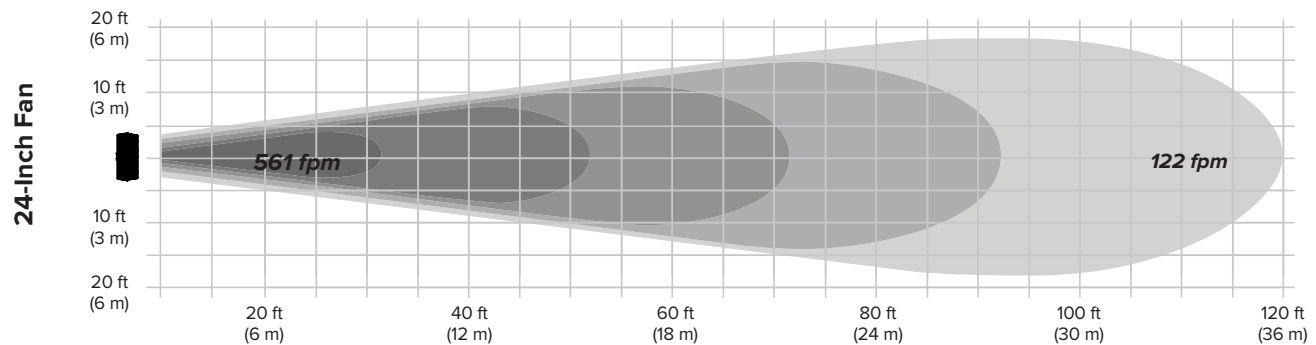

USA
BIGASSFANS.COM
877-244-3267

CANADA
BIGASSFANS.COM
844-924-4277

AUSTRALIA
BIGASSFANS.COM/AU
1300 244 277

SINGAPORE
BIGASSFANS.COM/SG
65 6709 8500

MALAYSIA
BIGASSFANS.COM/SG
603 5565 0888