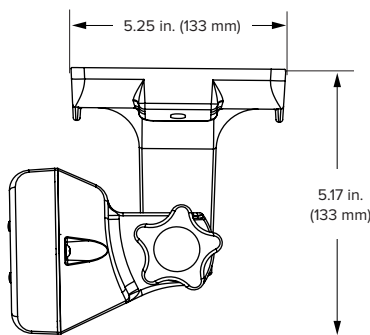

With an effective range of up to 40 ft (12.2 m) within a 90-degree radius, the AirEye Occupancy Sensor automatically turns the fan on to a set speed when it detects infrared motion. Its adjustable lock knob allows users to aim the sensor where airflow is needed most, and two status LEDs display AirEye's power and motion-detection activity. The fan will shut off five minutes after occupants leave the area.