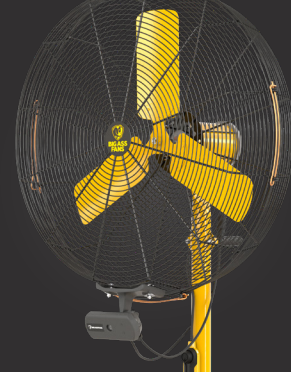

AIREYE

BRAWN MEETS BRAINS

Technical Specifications

Fan Size	Weight¹	Input Power	Max amps	Max power	Max speed	Motor	Sound at max speed²
20 in. (508 mm)	32 lb (14.5 kg)	100–120 VAC, 1 Φ, 50/60 Hz 200–240 VAC, 1 Φ, 50/60 Hz	5.1 A 3.1 A	386 W 392 W	1220 RPM 1296 RPM	1/3 hp	69 dBA
24 in. (610 mm)	38 lb (17.2 kg)	100–120 VAC, 1 Φ, 50/60 Hz 200–240 VAC, 1 Φ, 50/60 Hz	5.2 A 3.1 A	396 W 400 W	1290 RPM 1317 RPM		
30 in. (762 mm)	45 lb (20.4 kg)	100–120 VAC, 1 Φ, 50/60 Hz 200–240 VAC, 1 Φ, 50/60 Hz	5.0 A 3.0 A	384 W 390 W	1280 RPM 1215 RPM		
36 in. (914 mm)	67 lb (30.4 kg)	100–120 VAC, 1 Φ, 50/60 Hz 200–240 VAC, 1 Φ, 50/60 Hz	9.7 A 5.5 A	711 W 669 W	950 RPM 950 RPM	2/3 hp	72 dBA

Construction Features

Cage and Blades	Motor	Power Supply³	Control Options⁴	Environment	Colors	Occupancy Sensor
OSHA-compliant steel wire cage Three precision-balanced blades	Electronically commutated motor	18 ft (5.5 m) cord with plug fits standard power outlet	Infinitely variable speed Automation and multi-fan kit	Suitable for damp environments Rated IPX5	Black cage with high-visibility yellow motor and blades Custom colors available	Available AirEye Occupancy Sensor (AEOS) uses passive infrared detection to run AirEye only when you need it

Main Fan Unit Ordering Information

AirEye Fan Kit	Diameter	Voltage	Finish	Region	Controller
F-AE1	20: 20 in. (508 mm) 24: 24 in. (610 mm) 30: 30 in. (762 mm) 36: 36 in. (914 mm)	01: 120 V 02: 240 V	Blank: Standard A750C716: Midnight Black	Blank: US, CA, MX R01: Europe R03: Asia	V56: AirEye Occupancy Sensor V59: Automation and Multi-Fan Kit V56V59: Automation and Multi-Fan Kit with AirEye Occupancy Sensor

Mount Ordering Information

Description	Part Number	
	Standard	Midnight Black
I-Beam Mount	009182	
C-Channel Mount	009182	
Wall Mount	007265-074	
Pedestal and Wheel Kit	008001	009585-731-074
Swivel Mount	007180-128	007180-731

Accessory Ordering Information

Description	Part Number
3 ft (0.9 m) Drop Cord Extension (Control)	007269
6 ft (1.8 m) Drop Cord Extension (Control)	007270
12 ft (3.7 m) Drop Cord Extension (Control)	007271