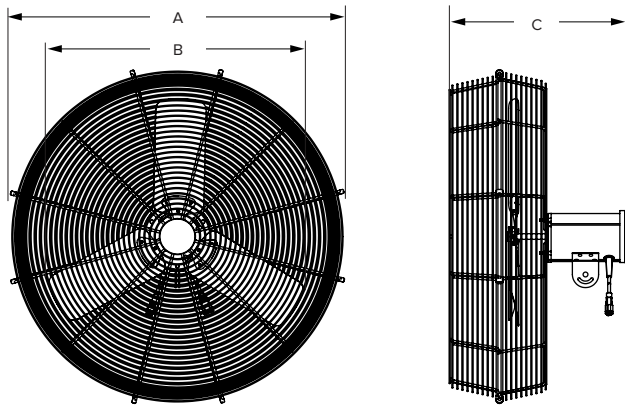

## Blade and Cage Assembly

Cage Diameter (A)	Blade Diameter (B)	Depth (C)
25.8 in. (656 mm)	20.5 in. (521 mm)	19.5 in. (495 mm)
32 in. (813 mm)	24.5 in. (622 mm)	19.5 in. (495 mm)
38.2 in. (969 mm)	30.5 in. (775 mm)	19.5 in. (495 mm)
43.2 in. (1097 mm)	36.5 in. (927 mm)	21.5 in. (546 mm)