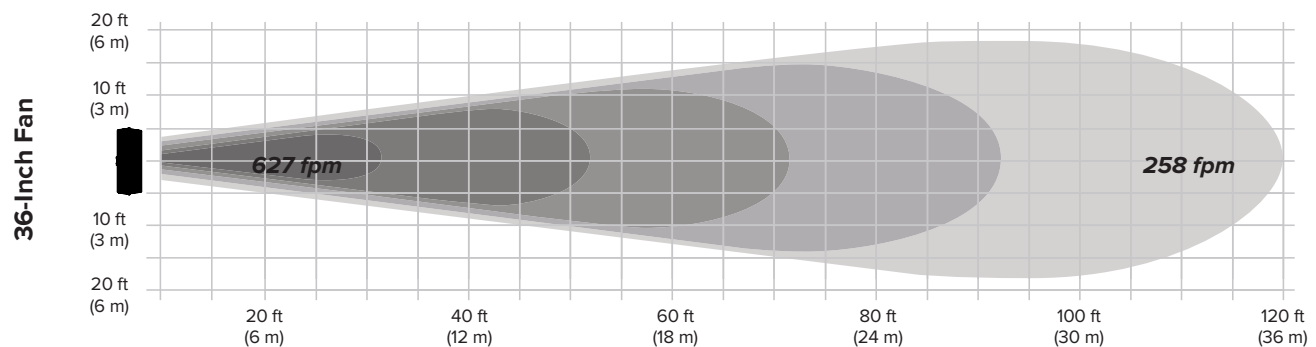

USA
BIGASSFANS.COM
877-244-3267

CANADA
BIGASSFANS.COM
844-924-4277

AUSTRALIA
BIGASSFANS.COM/AU
1300 244 277

SINGAPORE
BIGASSFANS.COM/SG
65 6709 8500

MALAYSIA
BIGASSFANS.COM/SG
603 5565 0888