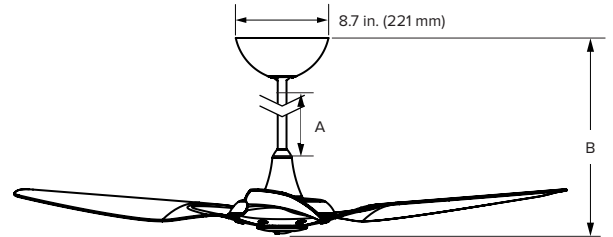

Universal Mount

Sloped or flat ceilings from 10.5 to ≥14 ft (3.2 to ≥4.3 m)

Universal Mount Downrod Lengths

Downrod (A)¹	Included		Optional			
		20 in. (508 mm)	32 in. (813 mm)	7 in. (178 mm)	48 in. (1219 mm)	60 in. (1524 mm)
Fan Height (B)²	29 in. (737 mm)	41 in. (1041 mm)	16 in. (406 mm)	57 in. (1448 mm)	69 in. (1753 mm)	
Ceiling Height	10.5–11 ft (3.2–3.4 m)	11–13 ft (3.4–4 m)	9–11 ft (2.7–2.9 m)	13–14 ft (4–4.3 m)	>14 ft (>4.3 m)	

Aluminum Fan Specifications

Diameter	Mount	Weight³	Max Speed	Airflow Min/Max	Watts Min/Max	Operating Voltage	Ambient Operational Temperature	Sound Level⁴
52 in. (132 cm)	Low Profile	16.5 lb (7.5 kg)	177 RPM	1,301 / 5,629 cfm	2.2 / 15.6 W	100–240 VAC, 1 ϕ, 50–60 Hz	32° to 104° F (0° to 40° C)	<35 dba at max speed
	Universal	15.5 lb (7 kg)	200 RPM	1,389 / 6,713 cfm	2.1 / 20.7 W			
60 in (152 cm)	Low Profile	18.5 lb (8.4 kg)	177 RPM	1,070 / 6,698 cfm	1.9 / 18.4 W			
	Universal	17.5 lb (8 kg)	200 RPM	1,194 / 8,629 cfm	1.9 / 26.8 W			
84 in. (213 cm)	Universal	26 lb (11.8 kg)	135 RPM	5,983 / 19,292 cfm	4.2 / 53.7 W			

Bamboo Fan Specifications

Diameter	Mount	Weight³	Max Speed	Airflow Min/Max	Watts Min/Max	Operating Voltage	Ambient Operational Temperature	Sound Level⁴
52 in. (132 cm)	Low Profile	14 lb (6.4 kg)	177 RPM	1,483 / 5,866 cfm	2.2 / 19.2 W	100–240 VAC, 1 ϕ, 50–60 Hz	32° to 104° F (0° to 40° C)	<35 dba at max speed
	Universal	13 lb (5.9 kg)	200 RPM	1,427 / 6,597 cfm	2.3 / 26.6 W			
60 in (152 cm)	Low Profile	16 lb (7.3 kg)	177 RPM	876 / 6,165 cfm	1.9 / 15.5 W			
	Universal	15 lb (6.8 kg)	200 RPM	1,038 / 7,673 cfm	1.8 / 21.4 W			
84 in. (213 cm)	Universal	21 lb (9.5 kg)	135 RPM	4,661 / 15,378 cfm	3.8 / 39.2 W			

USA
BIGASSFANS.COM
877-244-3267

CANADA
BIGASSFANS.COM
844-924-4277

AUSTRALIA
BIGASSFANS.COM/AU
1300 244 277

SINGAPORE
BIGASSFANS.COM/SG
65 6709 8500

MALAYSIA
BIGASSFANS.COM/SG
603 5565 0888