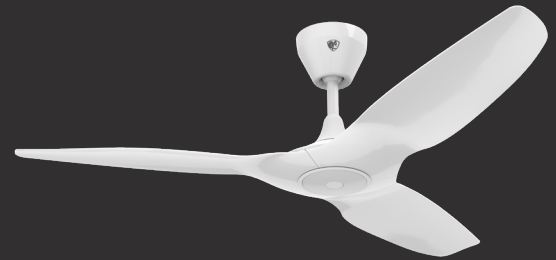

HAIKU L

WITH IMPRESSIVE AIRFLOW AND A CLEAN AESTHETIC, HAIKU L BRINGS COMFORT AND ELEGANCE WITHIN REACH.

Downrod Lengths							
Downrod (A)¹	Included	Optional					
		5 in. (128.5 mm)	10 in. (256 mm)	22 in. (561 mm)	34.8 in. (884 mm)	50.8 (1291 mm)	62.8 in. (1595 mm)
Fan Height (B)	11.5 in. (289 mm)	16.4 in. (417 mm)	28.4 in. (721 mm)	41.1 in. (1044 mm)	57.1 in. (1451 mm)	69 in. (1755 mm)	
Ceiling Height	≥ 8 ft (≥ 2.4 m)	≥ 9 ft (≥ 2.7m)	≥ 10 ft (≥ 3 m)	≥ 11 ft (≥ 3.4 m)	≥ 12 ft (≥ 3.7 m)	≥ 13 ft (≥ 4 m)	

Fan Specifications							
Diameter (C)	CFM (Max)	Speed) (Min/Max)	Watts (Max)	Environment	Input Power	Weight	Sound Level²
44 in. (112 cm)	4,4662 CFM	60/260 RPM	19.3 W	Indoor	100–240 VAC, 50/60 Hz, 1 Φ	11.9 lb (5.4 kg)	<35 dBA at max speed
52 in. (132 cm)	5,204 CFM	35/201 RPM	20.3 W				

Light Specifications	
Color Temp	CRI
2700 K	90

Construction Features					
Airfoils	Motor³	Controls⁴	Integrated LED Light	Mounting	Accessories
Hybrid resin construction	High-efficiency, brushless EC motor Fan Eco	Handheld remote Haiku L Wall Control Voice control and Haiku mobile app (Wi-Fi module) 0–10 V	Settings include on/off, Sleep mode, and 16 dimmable light levels	Flat or sloped ceilings 8 ft (2.4 m) or taller	Haiku L Wall Control Wi-Fi Module 0–10 V Module

Ordering Information	
White	Black
44 inch (112 cm): FR112C-U1H00-3L00-09259-259P610 52 inch (132 cm): FR127C-U1H00-3L00-09259-259P610	44 inch (112 cm): FR112C-U1H00-3L00-09258-258P610 52 inch (132 cm): FR127C-U1H00-3L00-09258-258P610