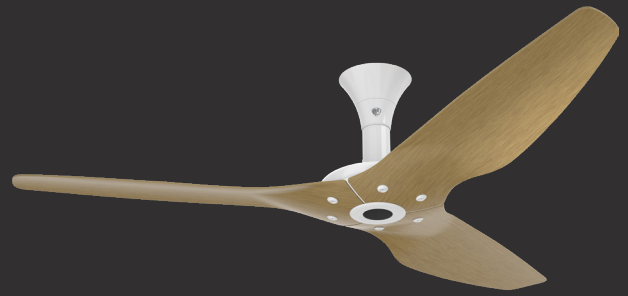

HAIKU OUTDOOR

THE CEILING FAN, REINVENTED