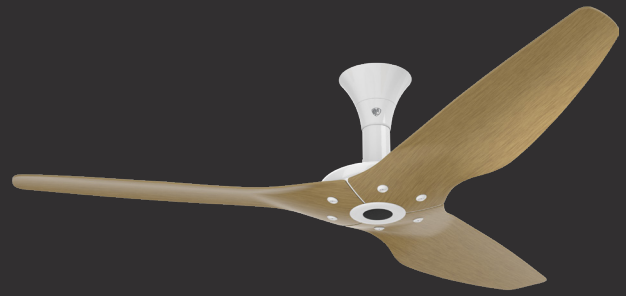

HAIKU OUTDOOR

THE CEILING FAN, REINVENTED

Low Profile Mount

Flat ceilings as low as 8 ft (2.4 m)